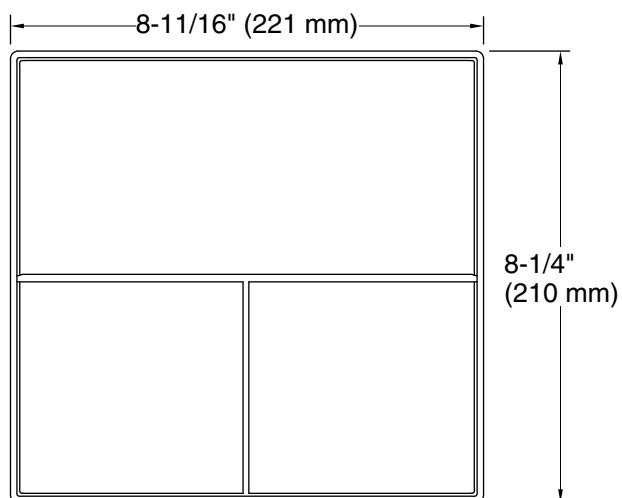

Technical Information

All product dimensions are nominal.

Material: Plastic